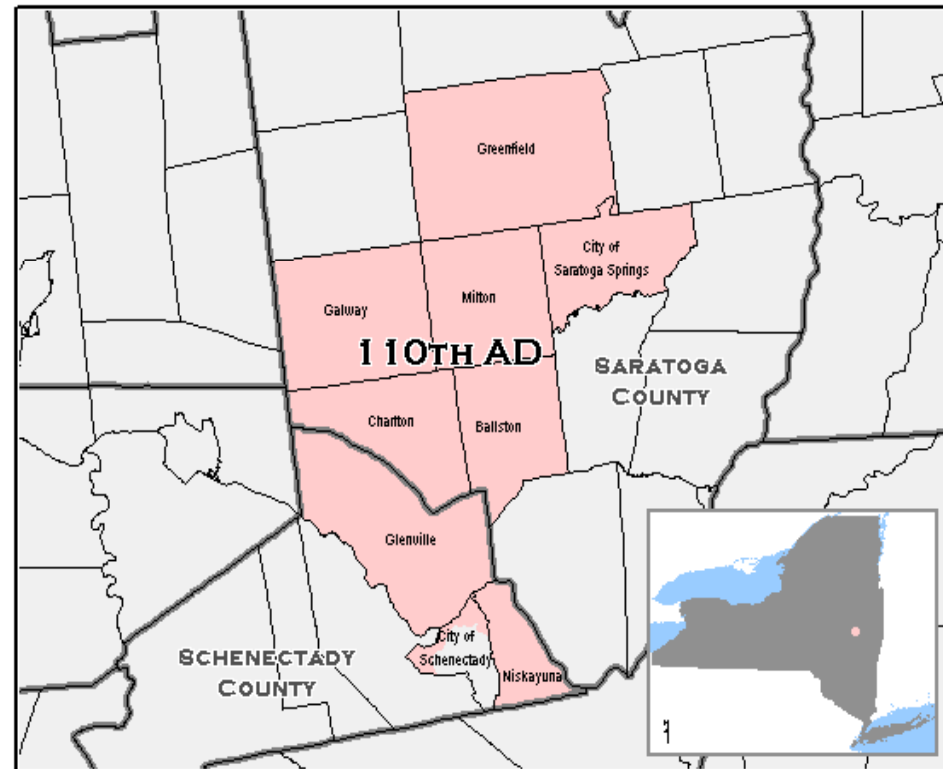

Saratoga County Redistricting

Ho-Hum 2012

Political Subdivisions

Saratoga County includes:

19 Towns

2 Cities

9 Villages

Divided into 196 Election Districts
encompassing about 148,000 active
voters.

Congressional Districts

Saratoga County is represented by the 20th Congressional District except for the Town of Waterford which is included in the 21st

Congressional Districts

20th Congressional District

21st Congressional District

Senate Districts

- Two Senate Districts
 - Divided along town lines except in the City of Saratoga Springs
-

44th & 43rd Senate District

Assembly Districts

Five Assembly Districts cover parts of Saratoga County all divided along town lines.

106th Assembly District

109th Assembly District

110th Assembly District

112th Assembly District

113th Assembly District

Local

- Saratoga County has a Board of Supervisors
- No county legislative districts
- No big city problems at all