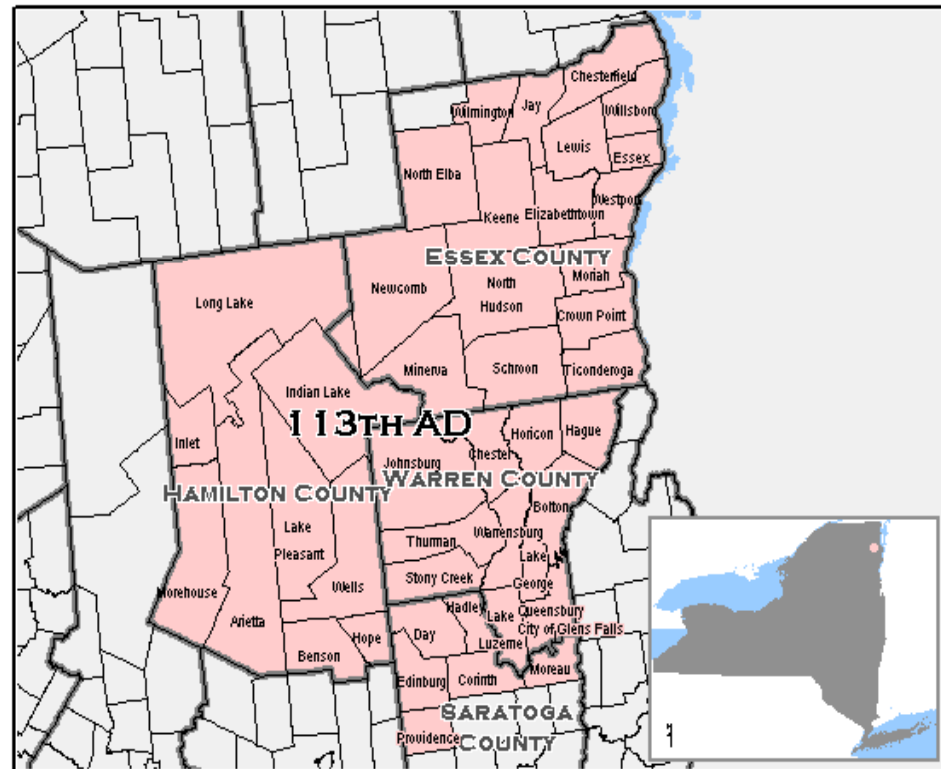

Congressional Districts

Saratoga County is represented by the 20th Congressional District except for the Town of Waterford which is included in the 21st

Congressional Districts

20th Congressional District

21st Congressional District

Senate Districts

- Two Senate Districts
 - Divided along town lines except in the City of Saratoga Springs
-

44th & 43rd Senate District

Assembly Districts

Five Assembly Districts cover parts of Saratoga County all divided along town lines.

106th Assembly District

109th Assembly District

110th Assembly District

112th Assembly District

113th Assembly District

Local

- Saratoga County has a Board of Supervisors
- No county legislative districts
- No big city problems at all

NTS

The TEAM application in the NTS suite is the registration database and includes all subdivision information—except some village lines because they are uncooperative!

TEAM includes a redistricting wizard that makes reassigning whole towns really simple.