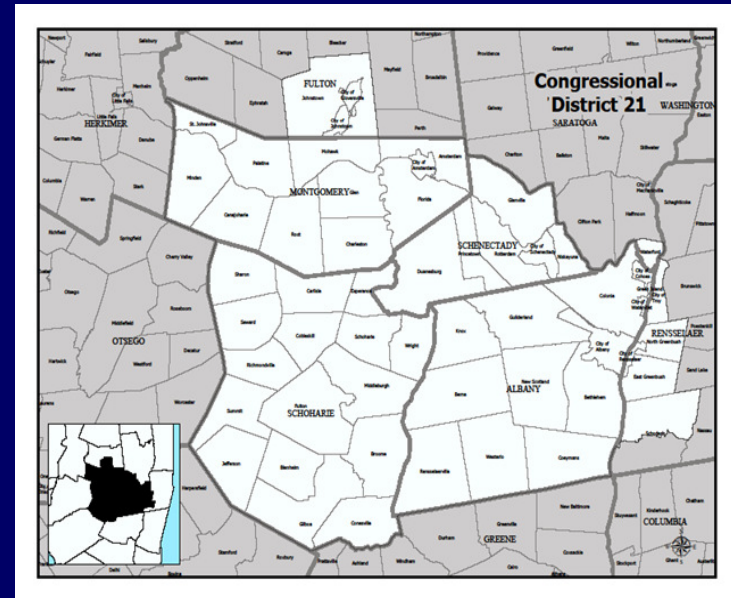

Saratoga County Redistricting

Ho-Hum 2012

Political Subdivisions

Saratoga County includes:

19 Towns

2 Cities

9 Villages

Divided into 196 Election Districts
encompassing about 148,000 active
voters.

Congressional Districts

Saratoga County is represented by the 20th Congressional District except for the Town of Waterford which is included in the 21st

Congressional Districts

20th Congressional District

21st Congressional District

Senate Districts

- Two Senate Districts
 - Divided along town lines except in the City of Saratoga Springs
-

44th & 43rd Senate District

Assembly Districts

Five Assembly Districts cover parts of Saratoga County all divided along town lines.

106th Assembly District

109th Assembly District

110th Assembly District

112th Assembly District

113th Assembly District

Local

- Saratoga County has a Board of Supervisors
- No county legislative districts
- No big city problems at all